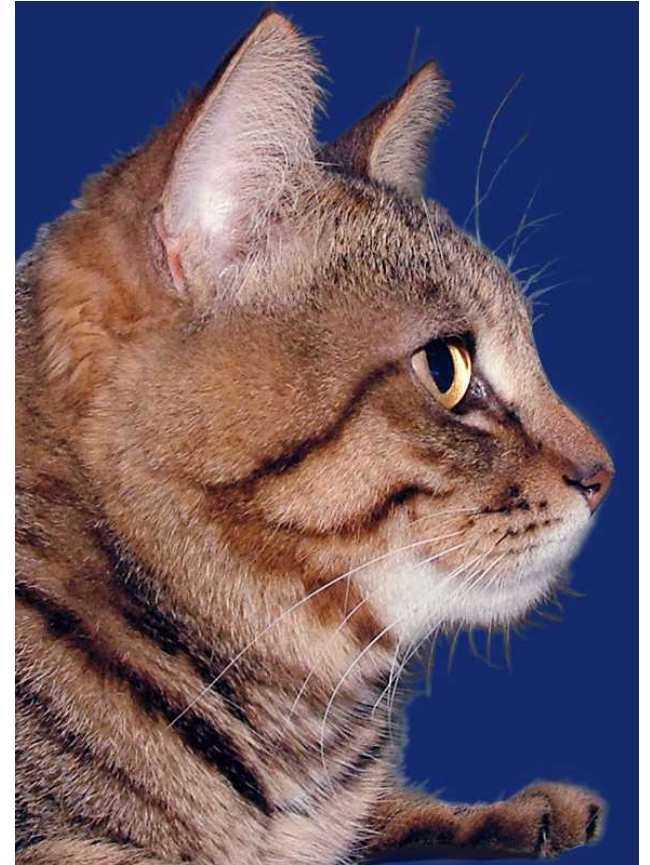

Diagram of the Head

-  Head is large, moderate wedge with rounded contours, wide at the cheekbone level
-  Muzzle rectangular, wider than long, slightly rounded with an obvious whisker break, chin rounded in profile
-  Nose of medium length, broad and straight
-  The exterior edge of the ear forms a 90° angle with the head, ears are medium sized, wide at the base, slightly tipped forward
-  The distance between the ears is equal to the width at the base of the ear, ears are triangular in shape, rounded at the tips
-  Eyes moderately large, oval on top and round on bottom, slight angle between base of ear and tip of nose, one eye width apart