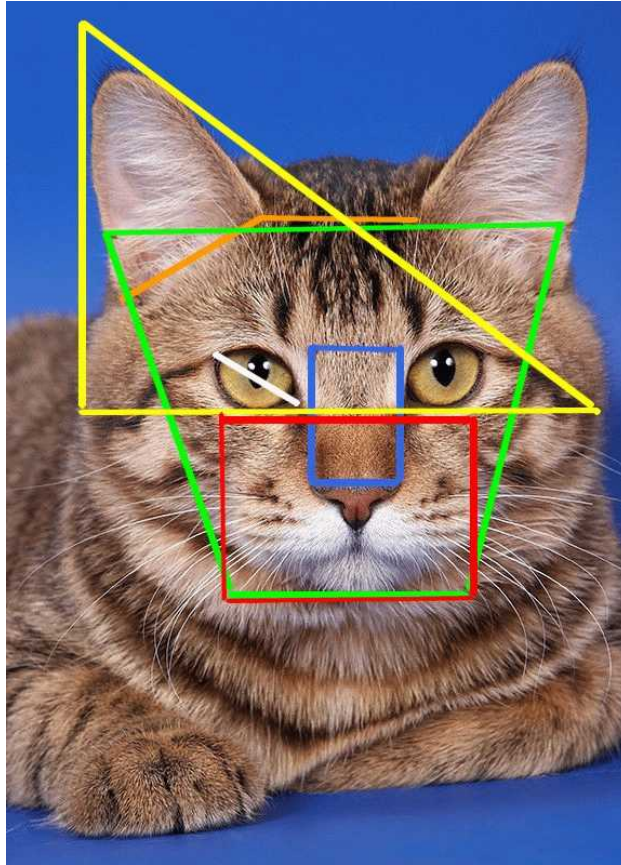

Diagram of the Head

-  Head is large, moderate wedge with rounded contours, wide at the cheekbone level
-  Muzzle rectangular, wider than long, slightly rounded with an obvious whisker break, chin rounded in profile
-  Nose of medium length, broad and straight
-  The exterior edge of the ear forms a 90° angle with the head, ears are medium sized, wide at the base, slightly tipped forward
-  The distance between the ears is equal to the width at the base of the ear, ears are triangular in shape, rounded at the tips
-  Eyes moderately large, oval on top and round on bottom, slight angle between base of ear and tip of nose, one eye width apart